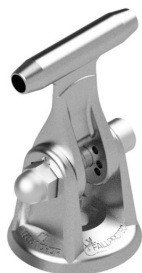

Code N° LDV054 / LDV139

FALLPROTEC

November 2019

Description

When a Securope lifeline is mounted between walls, specific end anchors are used for fastening on the walls.

Advantages

- Undeformable end anchor
- Can be fixed on Fallprotec brackets or directly on steel beam or concrete
- Reduced fall factor in overhead configuration
- Also available for ATEX environments

Technical specifications

Delivered with an installer and user manual

Material: Stainless steel

Compliant with EN 795:2012 Type C
MADE IN EU

x 4

LDV054

End anchor, wall fixing fitted with a crimping ring.

LDV139

End anchor for fixing on wall including energy absorber and turnbuckle

Securope NEO lifeline between two walls or on ceiling

Ligne de vie Securope NEO entre deux murs ou au plafond

Línea de vida Securope NEO entre dos muros o a techo

Securope NEO Absturzsicherung zwischen zwei Wänden oder Überkopf

Code N° LDV054 / LDV139

FALLPROTEC

November 2019

LDV043

The NEO anchor has an orientable cable guide. It can be installed on wall and ceiling.