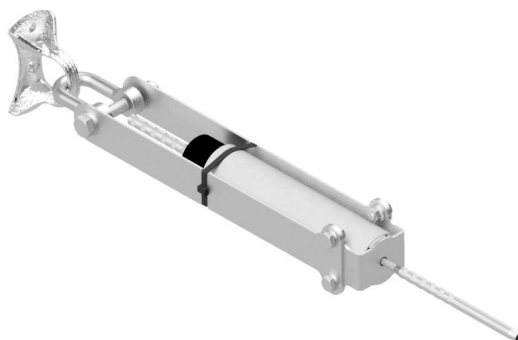

Code N° LDV054 / LDV139

FALLPROTEC

November 2019

Description

When a Securope lifeline is mounted between walls, specific end anchors are used for fastening on the walls.

Advantages

- Undeformable end anchor
- Can be fixed on Fallprotec brackets or directly on steel beam or concrete
- Reduced fall factor in overhead configuration
- Also available for ATEX environments

Technical specifications

Delivered with an installer and user manual

Material: Stainless steel

Compliant with EN 795:2012 Type C
MADE IN EU

x 4

LDV054

End anchor, wall fixing fitted with a crimping ring.

LDV139

End anchor for fixing on wall including energy absorber and turnbuckle

Securope NEO lifeline between two walls or on ceiling

Ligne de vie Securope NEO entre deux murs ou au plafond

Línea de vida Securope NEO entre dos muros o a techo

Securope NEO Absturzsicherung zwischen zwei Wänden oder Überkopf

Code N° LDV054 / LDV139

FALLPROTEC

November 2019

LDV043

The NEO anchor has an orientable cable guide. It can be installed on wall and ceiling.