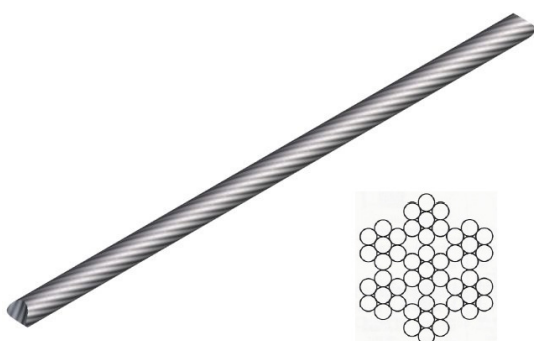

Code N° LDV054 / LDV139

FALLPROTEC

November 2019

Description

When a Securope lifeline is mounted between walls, specific end anchors are used for fastening on the walls.

Advantages

- Undeformable end anchor
- Can be fixed on Fallprotec brackets or directly on steel beam or concrete
- Reduced fall factor in overhead configuration
- Also available for ATEX environments

Technical specifications

Delivered with an installer and user manual

Material: Stainless steel

Compliant with EN 795:2012 Type C
MADE IN EU

x 4

LDV054

End anchor, wall fixing fitted with a crimping ring.

LDV139

End anchor for fixing on wall including energy absorber and turnbuckle

Securope NEO lifeline between two walls or on ceiling

Ligne de vie Securope NEO entre deux murs ou au plafond

Línea de vida Securope NEO entre dos muros o a techo

Securope NEO Absturzsicherung zwischen zwei Wänden oder Überkopf

Code N° LDV054 / LDV139

FALLPROTEC

November 2019

LDV043

The NEO anchor has an orientable cable guide. It can be installed on wall and ceiling.